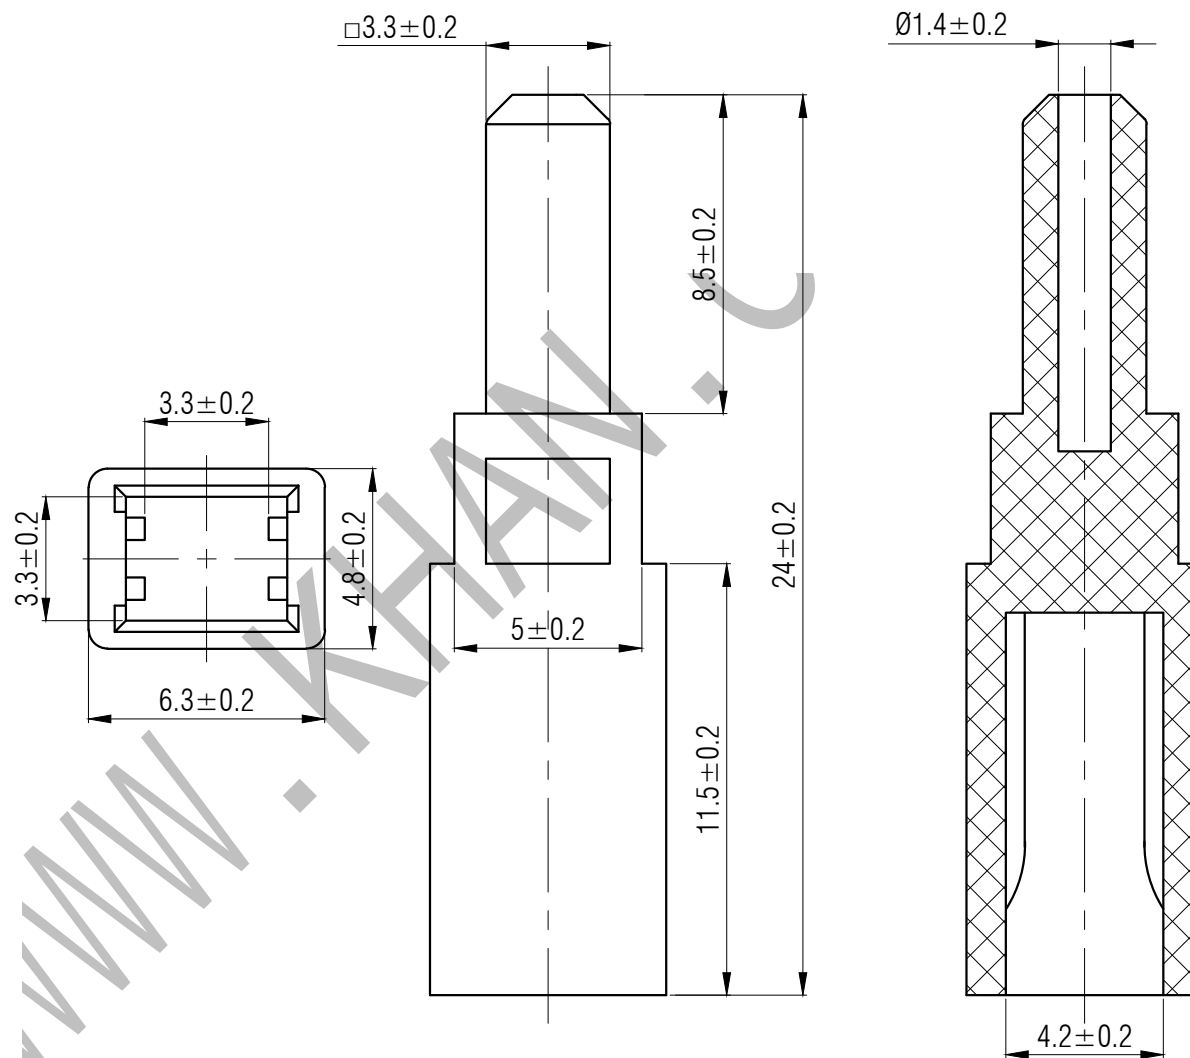

SWITCH CAP
P/N:SC420

Materials ABS

Color Green
(OEM AVAILABLE)

Packaging

Bulk Package
Inner Package: Plastic bag
Outer Package: Carton

VERSION		PROJECTION	DESIGN
KH14FE22E			DRAWN
SCALE	SIZE	 Dimensions are shown:mm(inches)	APPROVAL
5:1	A4		2015.02.16